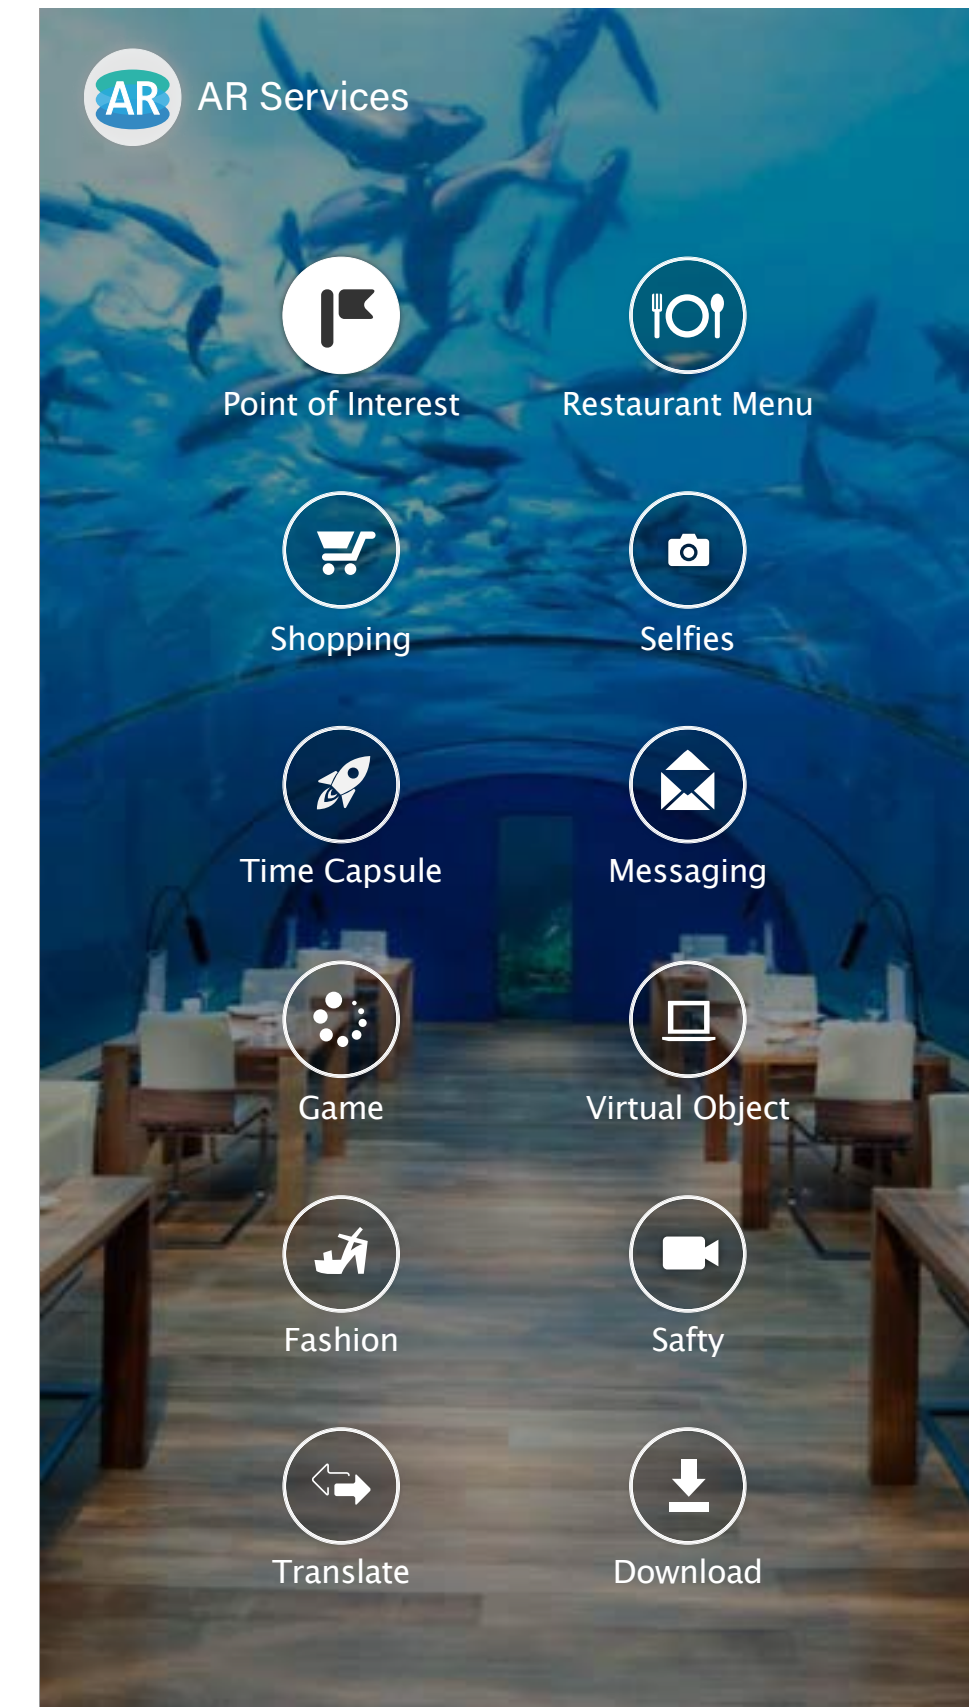

- Enhance existing camera usage
- Enable advanced AR technology
- Bridge between AR and core apps

CAMERA AR ENTRY POINT

Seamless integration of AR service to enhance current phone experience and features for everyday use

AR app logo is placed on top of Camera app

Pulling down AR layer directly from Camera app

AR content is revealed by AR service user choose

AR App Store for downloading services

USE CASE DEVELOPMENT

Goods

Check out our bakery case for today's made from scratch selections.