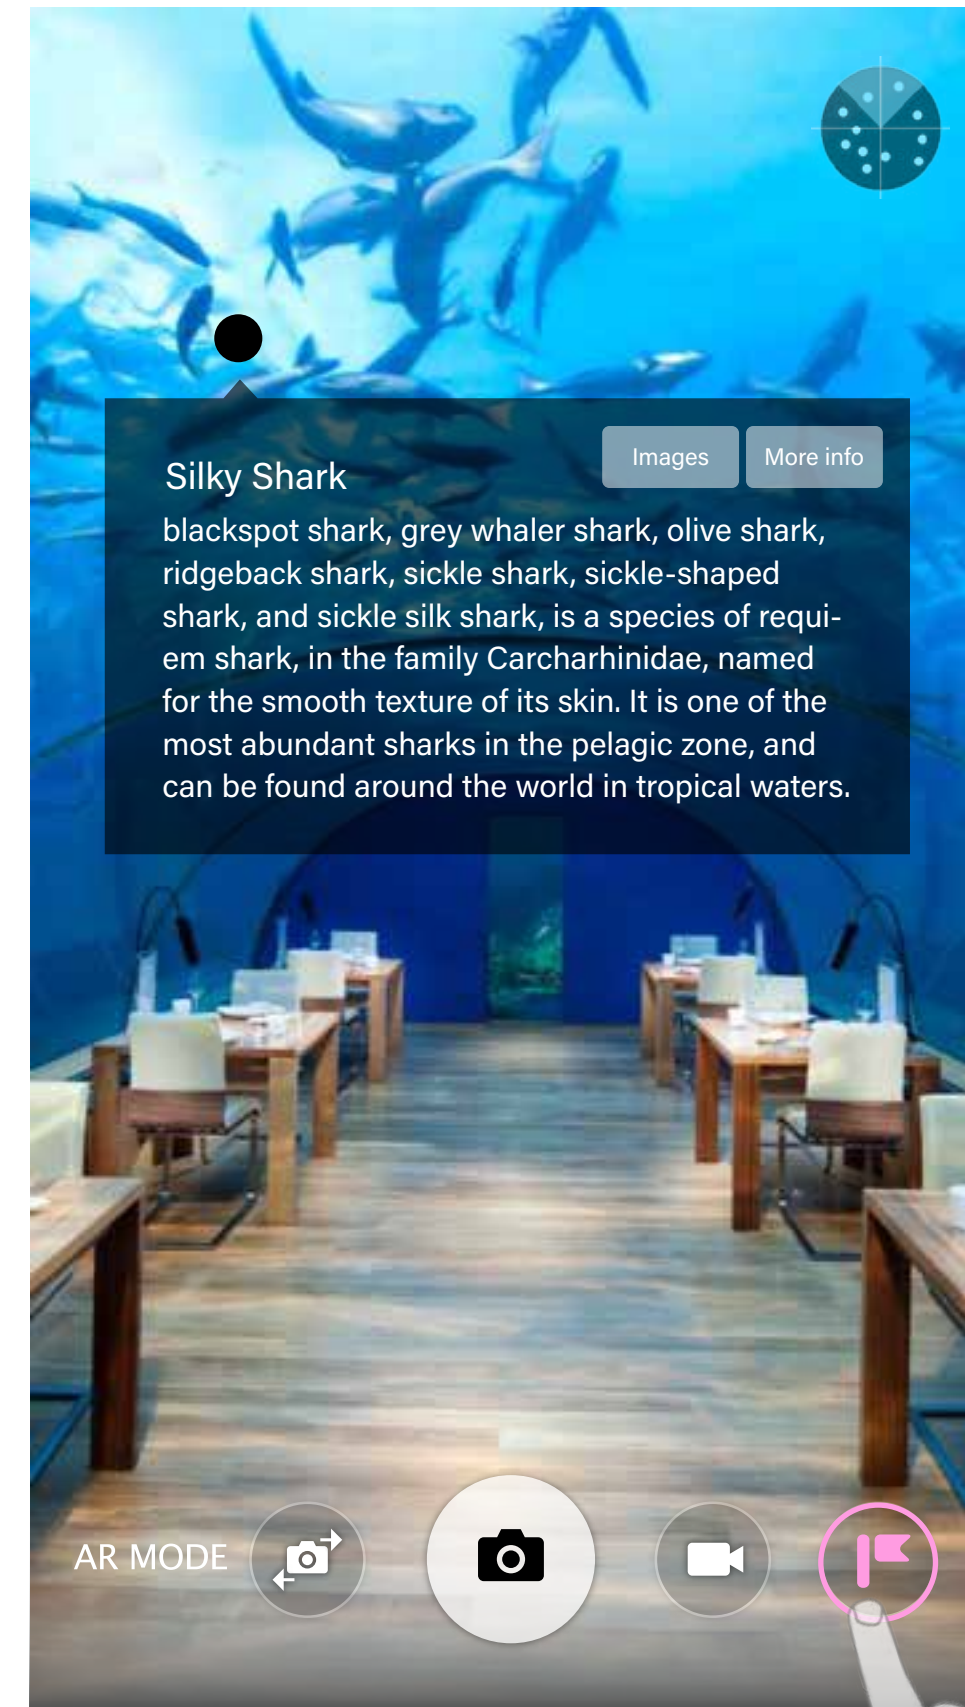

- Enhance existing camera usage
- Enable advanced AR technology
- Bridge between AR and core apps

CAMERA AR ENTRY POINT

Seamless integration of AR service to enhance current phone experience and features for everyday use

AR app logo is placed on top of Camera app

Pulling down AR layer directly from Camera app

AR content is revealed by AR service user choose

AR App Store for downloading services

USE CASE DEVELOPMENT

Goods

Check out our bakery case for today's made from scratch selections.