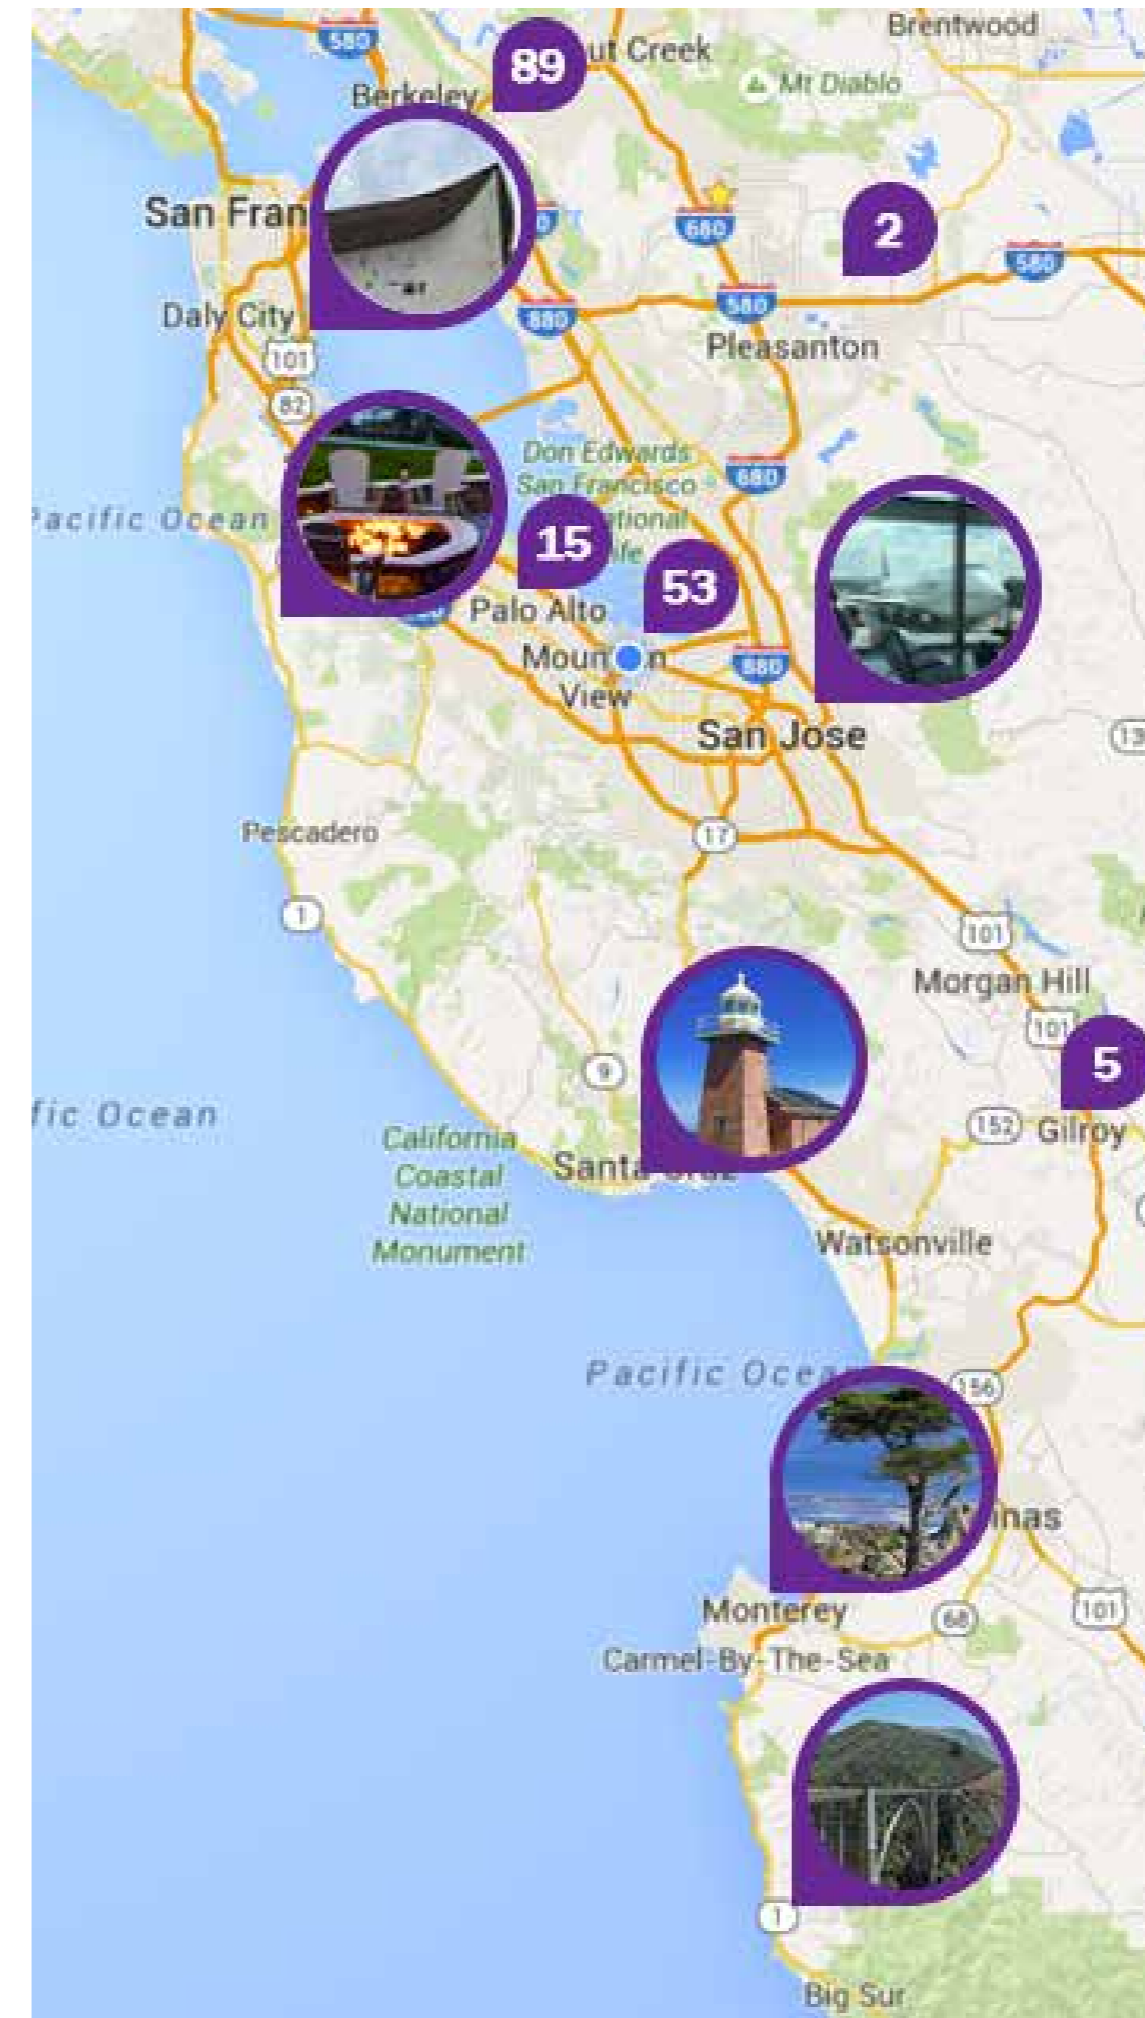

HIDDEN MESSAGE

MAIN FLOW