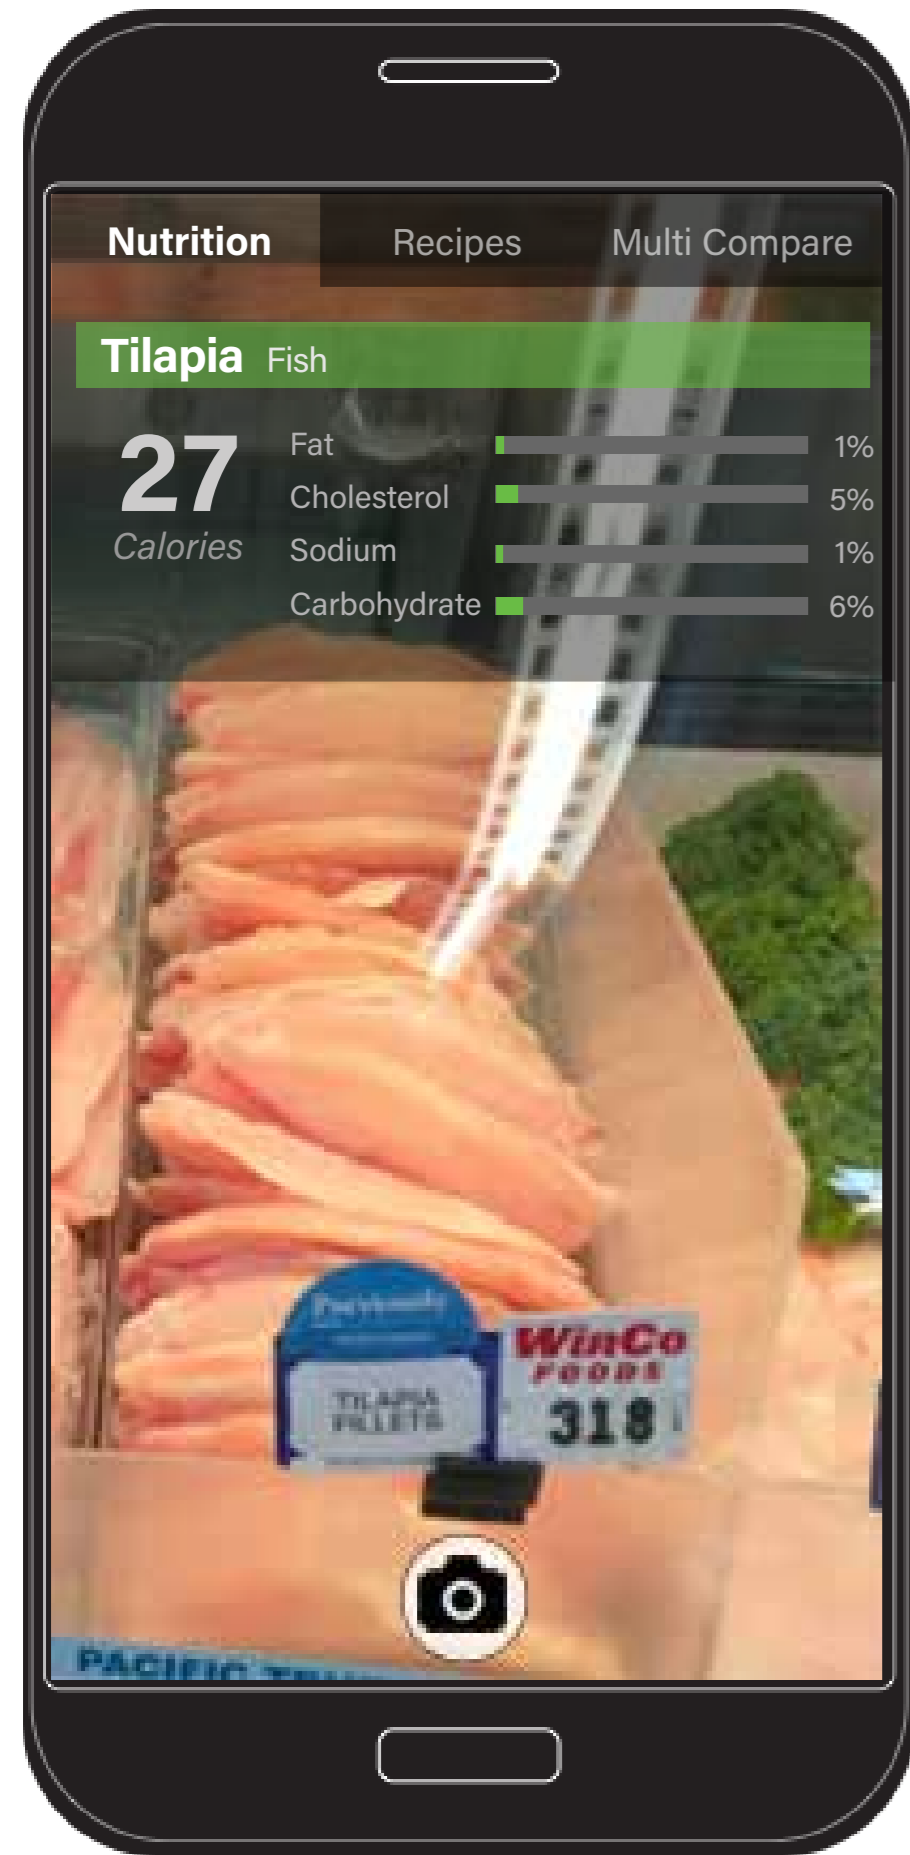

Nutrition Facts

Search Recipe

Add to Shopping List

Apple Fuji

All American cross of Red Delicious and rolls Janet, crisp, sweet-flavored, and keep well

71 Cal	Total Fat	0%
	Saturated Fat	0%
	Cholesterol	0%
	Sodium	0%

Nutrition Facts

Search Recipe

Add to Shopping List

0%

0%

FOOD SHOPPING

Explore different ingredients

Label read with ORC for the Nutrition facts